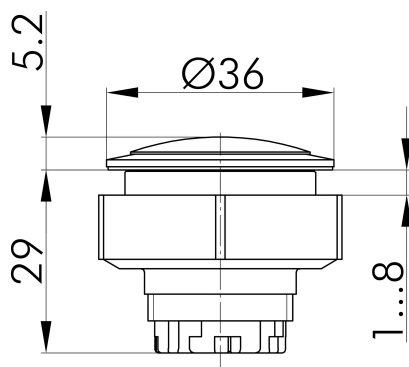

## → General Data

Illumination	Yes
Protection class	IP65
Mounting aperture	Ø 30.5 mm
Front frame color	Stainless steel, glossy

## Technical Drawings

→ Dimensional drawing

→ Cutout dimensions