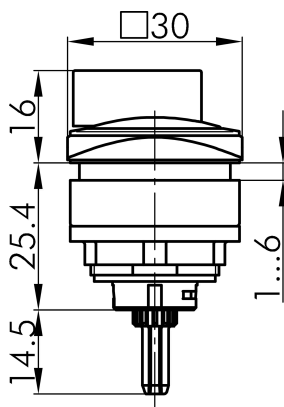

## → General Data

Illumination	No
Protection class	IP65
Mounting aperture	26 x 26 mm
Front frame color	black

## Technical Drawings

### → Dimensional drawing

### → Cutout dimensions