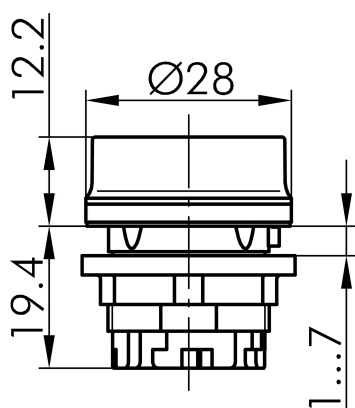

## Technical Data

Pilot light head

Series	RVA
Rubric	Light attachment/indicator lights
Shape	round

## → General Data

Illumination	Yes
Protection class	IP69K
Mounting aperture	Ø 22.3 mm
Front frame color	Stainless steel, glossy

## Technical Drawings

→ Dimensional drawing

→ Cutout dimensions