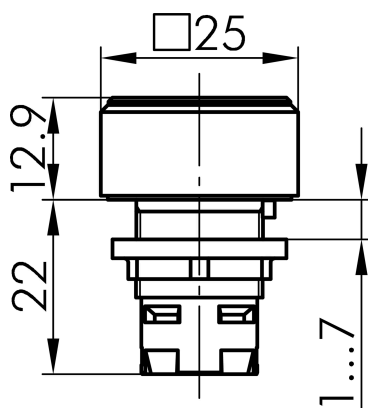

Datasheet

→ **QXNDG** 

10/31/2024

Technical Data

Pilot light head

Series	QUARTRON®
Rubric	Light attachment/indicator lights
Shape	square

→ General Data

Illumination	Yes
Protection class	IP65
Mounting aperture	Ø 16.2 mm
Front frame color	anthracite

Technical Drawings

→ Dimensional drawing

→ Cutout dimensions