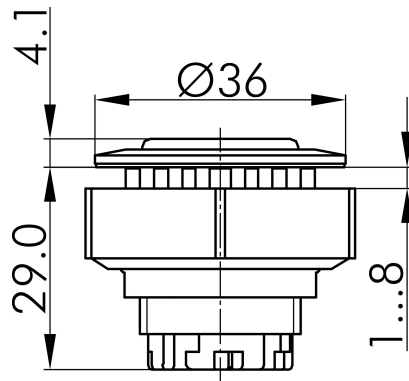

→ General Data

Illumination Yes

Protection class IP67

Mounting aperture Ø 30.5 mm

Front frame color Stainless steel, glossy

→ Mechanical Data

Operating travel 6 mm

Switching function Momentary function

Technical Drawings

→ Dimensional drawing

→ Cutout dimensions