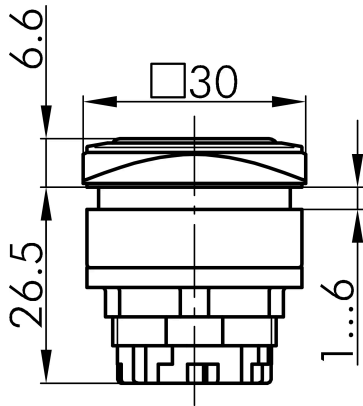

Datasheet

→ **QRJTMSW** 

10/31/2024

Technical Data

Membrane pushbutton head

Series QUARTEX®-R-JUWEL

Rubric Push button

Shape square

→ General Data

Illumination Yes

Protection class IP67

Mounting aperture 26 x 26 mm

Front frame color black

→ Mechanical Data

Operating travel 6 mm

Switching function Momentary function

Technical Drawings

→ Dimensional drawing

→ Cutout dimensions