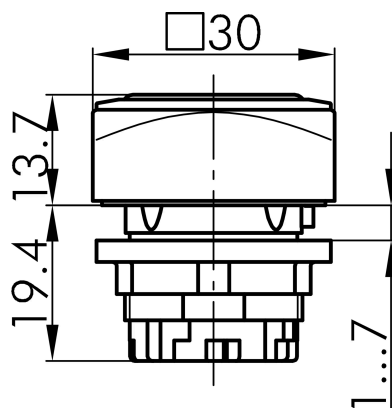

Datasheet

→ [QRTM_RBL](#) 

10/31/2024

Technical Data

Membrane pushbutton head

Series	QUARTEX®-R
Rubric	Push button
Shape	square

→ General Data

Illumination	Yes
Protection class	IP67
Mounting aperture	Ø 22.3 mm
Front frame color	blue

→ Mechanical Data

Operating travel	6 mm
------------------	------

Technical Drawings

→ Dimensional drawing

→ Cutout dimensions