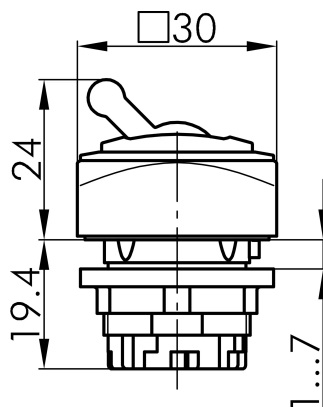

Datasheet

→ [QRK_RSW](#) 

10/31/2024

Technical Data

Toggle head

Series	QUARTEX®-R
Rubric	Toggle head
Shape	square

→ General Data

Illumination	No
Protection class	IP65
Mounting aperture	Ø 22.3 mm
Front frame color	black
Actuator color	red

→ Mechanical Data

Switching function	Latching function
--------------------	-------------------

Technical Drawings

→ Dimensional drawing

→ Cutout dimensions