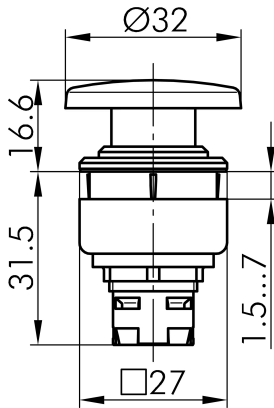

Datasheet

→ **QXJSDG** 

10/31/2024

Technical Data

Mushroom head, momentary

<i>Series</i>	QUARTRON-JUWEL®
<i>Rubric</i>	Strike button/mushroom button
<i>Shape</i>	square

→ General Data

<i>Illumination</i>	No
<i>Protection class</i>	IP65
<i>Mounting aperture</i>	24 x 24 mm
<i>Front frame color</i>	anthracite
<i>Actuator color</i>	red

→ Mechanical Data

<i>Operating travel</i>	6 mm
<i>Switching function</i>	Momentary function

Technical Drawings

→ Dimensional drawing

→ Cutout dimensions