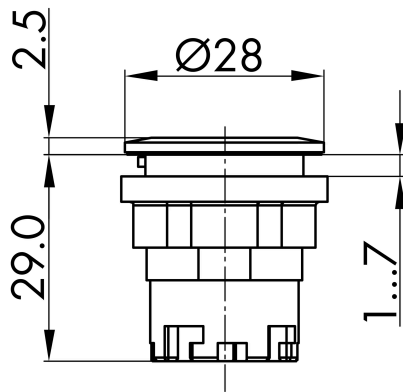

Datasheet

→ **JRMDLR** 

10/31/2024

Technical Data

Short-stroke pushbutton head with ring illumination

Series RONDEX-JUWEL[®]

Rubric Push button

Shape round

→ General Data

Illumination Yes

Protection class IP65
IP67

Mounting aperture Ø 22.3 mm

Front frame color silver colored

→ Mechanical Data

Operating travel 4 mm

Switching function Momentary function

Technical Drawings

→ Dimensional drawing

→ Cutout dimensions