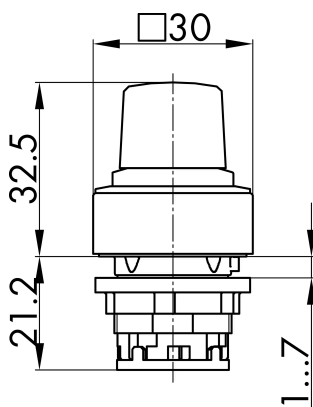

Datasheet

→ **QRR** 

10/30/2024

Technical Data

Knob set for potentiometers

Series	QUARTEX®-R
Rubric	Potentiometer
Shape	square

→ General Data

Illumination	No
Protection class	IP65
Mounting aperture	Ø 22.3 mm
Front frame color	anthracite

Technical Drawings

→ Dimensional drawing

→ Cutout dimensions