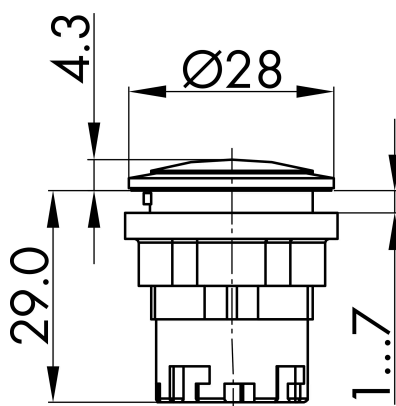

Datasheet

→ **JRVAN** 

10/31/2024

Technical Data

Pilot light head

Series	RONDEX-JUWEL®
Rubric	Light attachment/indicator lights
Shape	round

→ General Data

Illumination	Yes
Protection class	IP65 IP67
Mounting aperture	Ø 22.3 mm
Front frame color	Stainless steel, glossy

Technical Drawings

→ Dimensional drawing

→ Cutout dimensions