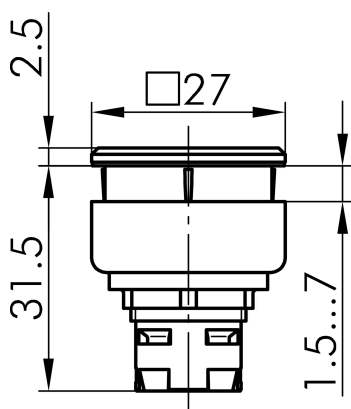

Datasheet

→ **QXJTLLDG** 

10/31/2024

Technical Data

Pushbutton head with light conductor

Series	QUARTRON-JUWEL®
Rubric	Push button
Shape	square

→ General Data

Illumination	Yes
Protection class	IP65
Mounting aperture	24 x 24 mm
Front frame color	anthracite

→ Mechanical Data

Operating travel	6 mm
------------------	------

Technical Drawings

→ Dimensional drawing

→ Cutout dimensions