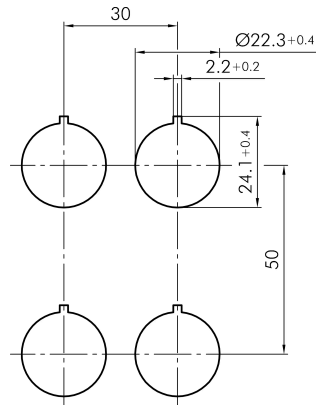

Datasheet

→ **JRVASSA15E**

11/04/2024

Technical Data

Key actuator, maintained

<i>Series</i>	RONDEX-JUWEL [®]
<i>Rubric</i>	Key switch
<i>Shape</i>	round

→ General Data

<i>Illumination</i>	No
<i>Protection class</i>	IP65
<i>Mounting position</i>	any
<i>Mounting aperture</i>	Ø 22.3 mm
<i>Front frame color</i>	Stainless steel, glossy

→ Mechanical Data

<i>Operating travel</i>	6 mm
<i>Switching function</i>	Maintained
<i>Switching position</i>	0° Key removal 90° maintained, key removal

Technical Drawings

→ Dimensional drawing

→ Cutout dimensions

→ Position indicator