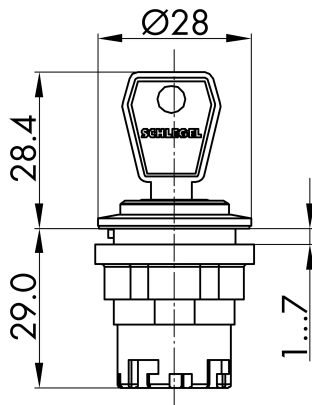

Datasheet

→ **JRVASSA15E**

11/04/2024

Technical Data

Key actuator, maintained

<i>Series</i>	RONDEX-JUWEL [®]
<i>Rubric</i>	Key switch
<i>Shape</i>	round

→ General Data

<i>Illumination</i>	No
<i>Protection class</i>	IP65
<i>Mounting position</i>	any
<i>Mounting aperture</i>	Ø 22.3 mm
<i>Front frame color</i>	Stainless steel, glossy

→ Mechanical Data

<i>Operating travel</i>	6 mm
<i>Switching function</i>	Maintained
<i>Switching position</i>	0° Key removal 90° maintained, key removal

Technical Drawings

→ Dimensional drawing

→ Cutout dimensions