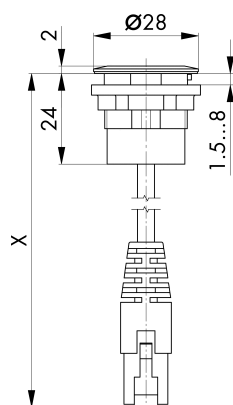

Datasheet

→ **RRJ_RJ45** 

10/30/2024

Technical Data

RJ45 jack/connector (60 cm)

Series RONTRON-RJUWEL

Rubric Mounting jack

Shape round

→ General Data

Illumination No

Cable length 600 mm

Mounting aperture Ø 22.3 mm

Front frame color silver colored

Technical Drawings

→ Dimensional drawing

→ Cutout dimensions