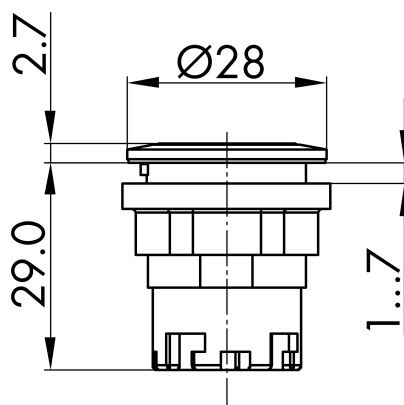

Datasheet

→ **JRVAD** 

10/31/2024

Technical Data

Short-stroke pushbutton head

Series	RONDEX-JUWEL®
Rubric	Push button
Shape	round

→ General Data

Illumination	Yes
Protection class	IP65 IP67
Mounting aperture	Ø 22.3 mm
Front frame color	Stainless steel, glossy

→ Mechanical Data

Operating travel	4 mm
------------------	------

Technical Drawings

→ Dimensional drawing

→ Cutout dimensions