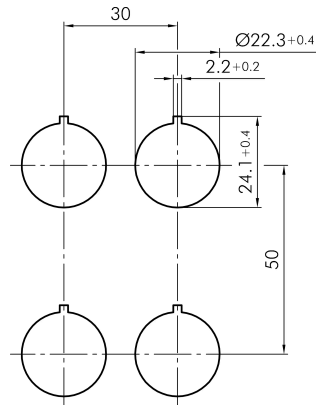

Datasheet

→ JRVASSA28E

10/31/2024

Technical Data

Key actuator, momentary

Series	RONDEX-JUWEL [®]
Rubric	Key switch
Shape	round

→ General Data

Illumination	No
Protection class	IP65
Approvals	CCC, CE, cULus, DNVGL, UKCA
Operating temperature	-25 ... 70 °C
Storage temperature	-40 ... 80 °C
Mounting position	any
Mounting aperture	Ø 22.3 mm
Front frame color	Stainless steel, glossy

→ Mechanical Data

Tightening torque (fastening nut)	min. 1.5 Nm max. 2.2 Nm
Operating travel	6 mm
Switching function	Momentary function
Switching position	0° Key removal 45° momentary

Technical Drawings

→ Dimensional drawing

→ Cutout dimensions

→ Position indicator