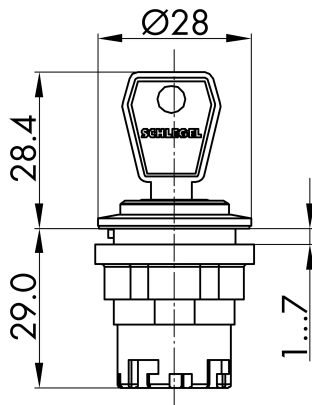

Datasheet

→ JRVASSA28E

10/31/2024

Technical Data

Key actuator, momentary

Series	RONDEX-JUWEL [®]
Rubric	Key switch
Shape	round

→ General Data

Illumination	No
Protection class	IP65
Approvals	CCC, CE, cULus, DNVGL, UKCA
Operating temperature	-25 ... 70 °C
Storage temperature	-40 ... 80 °C
Mounting position	any
Mounting aperture	Ø 22.3 mm
Front frame color	Stainless steel, glossy

→ Mechanical Data

Tightening torque (fastening nut)	min. 1.5 Nm max. 2.2 Nm
Operating travel	6 mm
Switching function	Momentary function
Switching position	0° Key removal 45° momentary

Technical Drawings

→ Dimensional drawing

→ Cutout dimensions

→ Position indicator