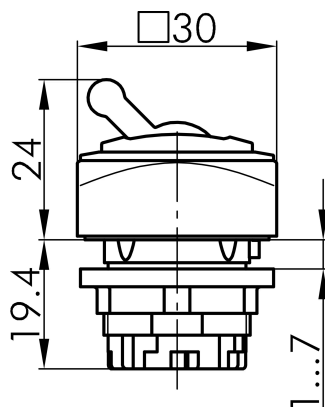

## Technical Data

Toggle head

Series	QUARTEX®-R
Rubric	Toggle head
Shape	square

## → General Data

Illumination	No
Protection class	IP65
Mounting aperture	Ø 22.3 mm
Front frame color	yellow
Actuator color	red

### → Dimensional drawing

### → Cutout dimensions