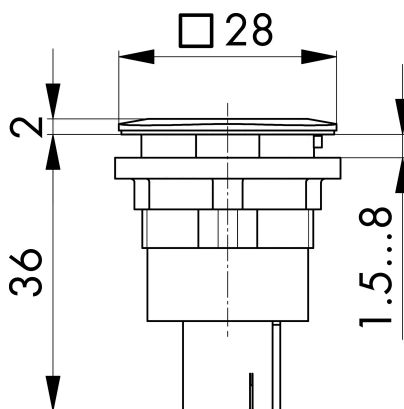

Datasheet

→ [RQJ_RJ45_STB](#) 

10/31/2024

Technical Data

RJ45 jack/jack

Series RONTRON-Q-JEWEL

Rubric Mounting jack

Shape Rounded square

→ General Data

Illumination No

Mounting aperture Ø 22.3 mm

Front frame color silver colored

Technical Drawings

→ Dimensional drawing

→ Cutout dimensions