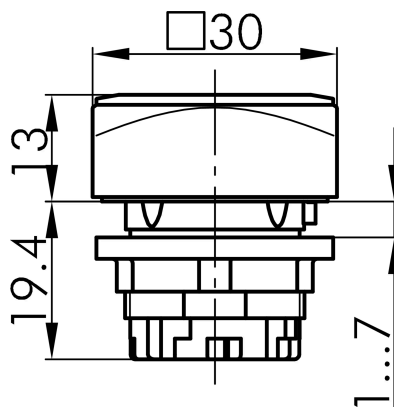

## Technical Data

Pilot light head

Series	QUARTEX®-R
Rubric	Light attachment/indicator lights
Shape	square

## → General Data

Illumination	Yes
Protection class	IP65
Mounting aperture	Ø 22.3 mm
Front frame color	black

## Technical Drawings

→ Dimensional drawing

→ Cutout dimensions