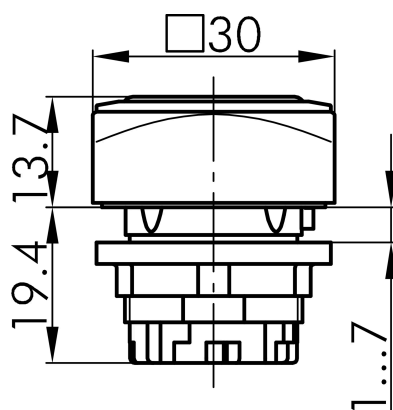

## Technical Data

Membrane pushbutton head

Series	QUARTEX®-R
Rubric	Push button
Shape	square

## → General Data

Illumination	Yes
Protection class	IP67
Mounting aperture	Ø 22.3 mm
Front frame color	black

## → Mechanical Data

Operating travel	6 mm
------------------	------

## Technical Drawings

→ Dimensional drawing

→ Cutout dimensions