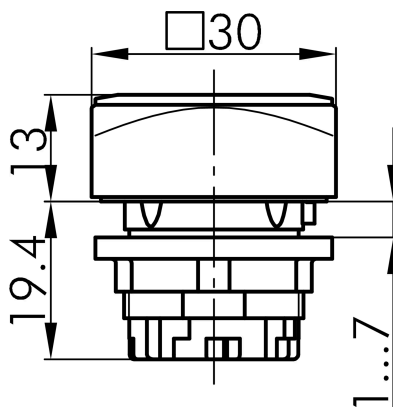

Datasheet

→ [QRN_RWS](#) 

10/31/2024

Technical Data

Pilot light head

Series	QUARTEX®-R
Rubric	Light attachment/indicator lights
Shape	square

→ General Data

Illumination	Yes
Protection class	IP65
Mounting aperture	Ø 22.3 mm
Front frame color	white

Technical Drawings

→ Dimensional drawing

→ Cutout dimensions