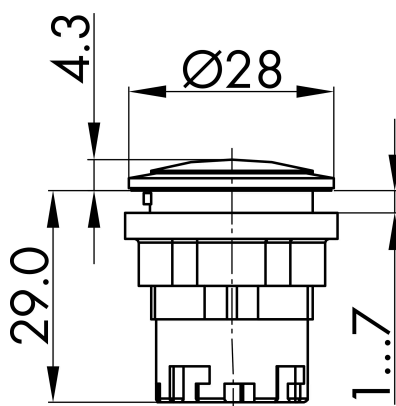

Datasheet

→ [JRN](#) 

10/30/2024

Technical Data

Pilot light head

Series	RONDEX-JUWEL®
Rubric	Light attachment/indicator lights
Shape	round

→ General Data

Illumination	Yes
Protection class	IP65 IP67
Mounting aperture	Ø 22.3 mm
Front frame color	anthracite

Technical Drawings

→ Dimensional drawing

→ Cutout dimensions