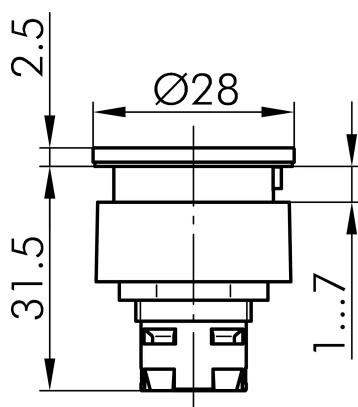

## → General Data

Illumination	Yes
Protection class	IP65
Mounting aperture	Ø 22.3 mm
Front frame color	anthracite

## Technical Drawings

### → Dimensional drawing

### → Cutout dimensions