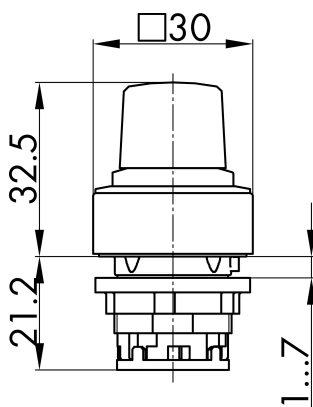

Datasheet

→ [QRR_RGB](#) 

10/30/2024

Technical Data

Knob set for potentiometers

Series	QUARTEX®-R
Rubric	Potentiometer
Shape	square

→ General Data

Illumination	No
Protection class	IP65
Mounting aperture	Ø 22.3 mm
Front frame color	yellow

Technical Drawings

→ Dimensional drawing

→ Cutout dimensions