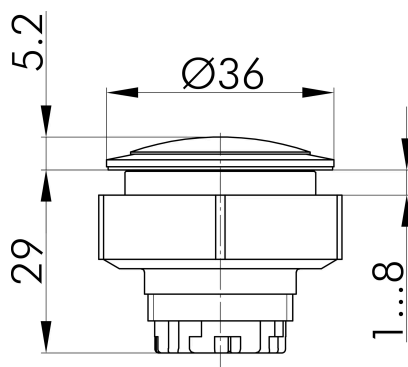

Datasheet

→ **KRJMN** 

10/31/2024

Technical Data

Pilot light head

Series	KOMBITAST®-R-JUWEL
Rubric	Light attachment/indicator lights
Shape	round

→ General Data

Illumination	Yes
Protection class	IP65
Mounting aperture	Ø 30.5 mm
Front frame color	silver colored

Technical Drawings

→ Dimensional drawing

→ Cutout dimensions