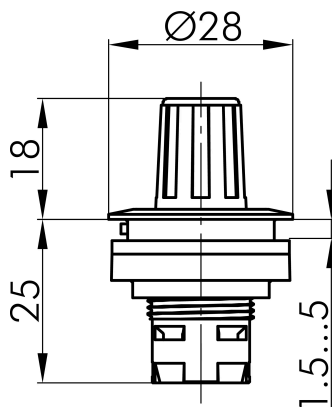

## → General Data

Illumination	No
Protection class	IP65
Mounting aperture	Ø 22.3 mm
Front frame color	silver colored

## Technical Drawings

### → Dimensional drawing

### → Cutout dimensions