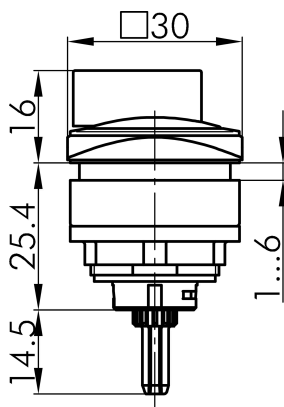

Datasheet

→ **QRJDAURT** 

10/31/2024

Technical Data

Knob set for rotary switches, without inscription

| | |
|--------|------------------------|
| Series | QUARTEX®-R-JUWEL |
| Rubric | Rotary switch actuator |
| Shape | square |

→ General Data

| | |
|-------------------|------------|
| Illumination | No |
| Protection class | IP65 |
| Mounting aperture | 26 x 26 mm |
| Front frame color | red |

Technical Drawings

→ Dimensional drawing

→ Cutout dimensions