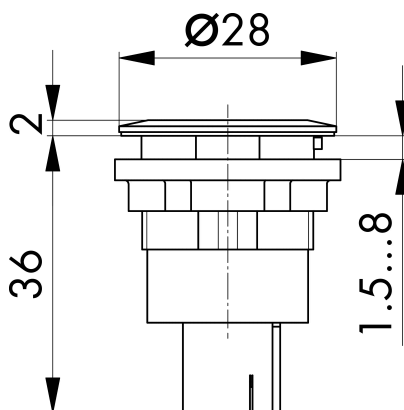

→ General Data

Illumination No

Mounting aperture Ø 22.3 mm

Front frame color silver colored

Technical Drawings

→ Dimensional drawing

→ Cutout dimensions