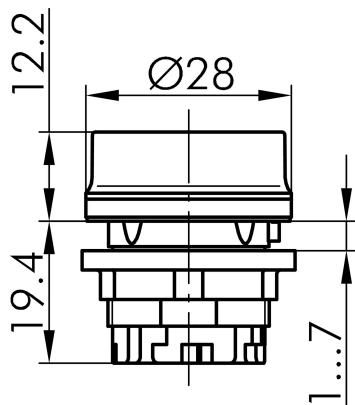

Datasheet

→ [RVAT_DG](#) 

10/31/2024

Technical Data

Pushbutton head

Series	RVA
Rubric	Push button
Shape	round

→ General Data

Illumination	No
Protection class	IP69K
Mounting aperture	Ø 22.3 mm
Front frame color	anthracite

→ Mechanical Data

Operating travel	6 mm
------------------	------

Technical Drawings

→ Dimensional drawing

→ Cutout dimensions