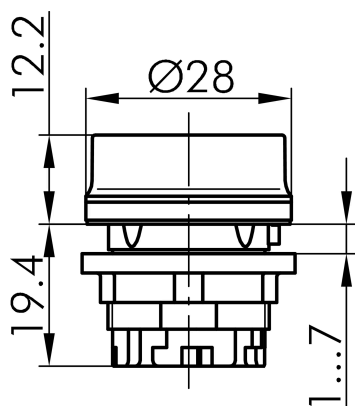

Datasheet

→ [RVAT_RT](#) 

10/31/2024

Technical Data

Pushbutton head

Series	RVA
Rubric	Push button
Shape	round

→ General Data

Illumination	No
Protection class	IP69K
Mounting aperture	Ø 22.3 mm
Front frame color	red

→ Mechanical Data

Operating travel	6 mm
------------------	------

Technical Drawings

→ Dimensional drawing

→ Cutout dimensions