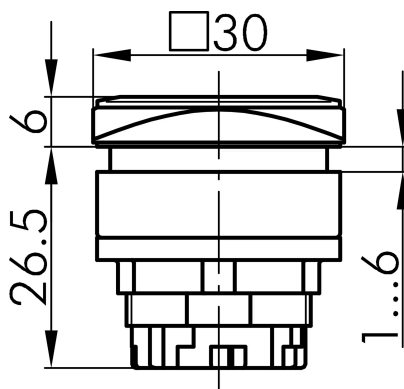

## Technical Data

Pilot light head

Series	QUARTEX®-R-JUWEL
Rubric	Light attachment/indicator lights
Shape	square

## → General Data

Illumination	Yes
Protection class	IP65
Mounting aperture	26 x 26 mm
Front frame color	yellow

### → Dimensional drawing

### → Cutout dimensions