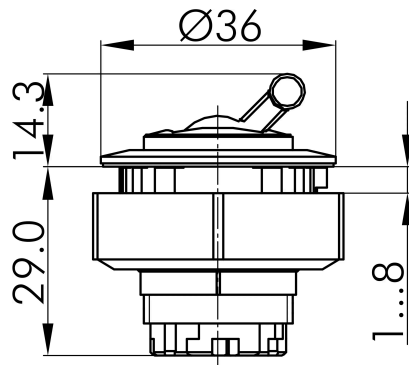

## → General Data

*Illumination* No

*Protection class* IP65

*Mounting aperture* Ø 30.5 mm

*Front frame color* silver colored

## → Mechanical Data

*Operating travel* 6 mm

*Switching function* Latching function

## Technical Drawings

→ Dimensional drawing

→ Cutout dimensions