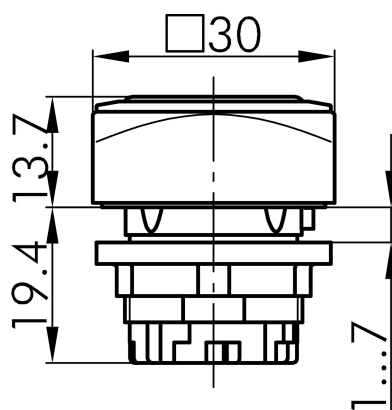

Datasheet

→ **QRTM_RRT** 

10/31/2024

Technical Data

Membrane pushbutton head

Series	QUARTEX®-R
Rubric	Push button
Shape	square

→ General Data

Illumination	Yes
Protection class	IP67
Mounting aperture	Ø 22.3 mm
Front frame color	red

→ Mechanical Data

Operating travel	6 mm
------------------	------

Technical Drawings

→ Dimensional drawing

→ Cutout dimensions