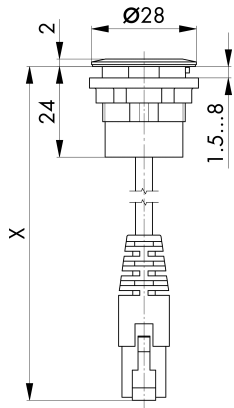

Datasheet

→ **RRJ_RJ45_150CM** [↗](#)

10/31/2024

Technical Data

RJ45 jack/connector (150 cm)

Series RONTRON-R-JUWEL

Rubric Mounting jack

Shape round

→ General Data

Illumination No

Cable length 1500 mm

Mounting aperture Ø 22.3 mm

Front frame color silver colored

Technical Drawings

→ Dimensional drawing

→ Cutout dimensions