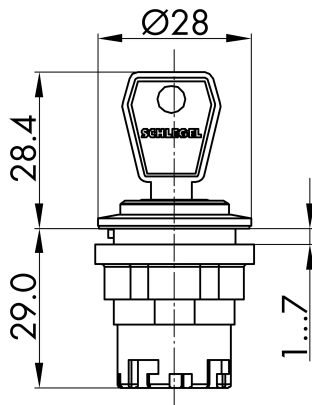

Datasheet

→ JRVASSA23E

11/04/2024

Technical Data

Key actuator, momentary

<i>Series</i>	RONDEX-JUWEL [®]
<i>Rubric</i>	Key switch
<i>Shape</i>	round

→ General Data

<i>Illumination</i>	No
<i>Protection class</i>	IP65
<i>Mounting position</i>	any
<i>Mounting aperture</i>	Ø 22.3 mm
<i>Front frame color</i>	Stainless steel, glossy

→ Mechanical Data

<i>Tightening torque (fastening nut)</i>	min. 1.5 Nm max. 2.2 Nm
<i>Operating travel</i>	6 mm
<i>Switching function</i>	Momentary function
<i>Switching position</i>	-45° momentary 0° Key removal 45° momentary

Technical Drawings

→ Dimensional drawing

→ Cutout dimensions

→ Position indicator