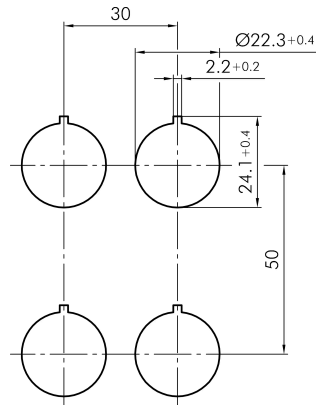

Datasheet

→ JRVASSA23E

11/04/2024

Technical Data

Key actuator, momentary

<i>Series</i>	RONDEX-JUWEL [®]
<i>Rubric</i>	Key switch
<i>Shape</i>	round

→ General Data

<i>Illumination</i>	No
<i>Protection class</i>	IP65
<i>Mounting position</i>	any
<i>Mounting aperture</i>	Ø 22.3 mm
<i>Front frame color</i>	Stainless steel, glossy

→ Mechanical Data

<i>Tightening torque (fastening nut)</i>	min. 1.5 Nm max. 2.2 Nm
<i>Operating travel</i>	6 mm
<i>Switching function</i>	Momentary function
<i>Switching position</i>	-45° momentary 0° Key removal 45° momentary

Technical Drawings

→ Dimensional drawing

→ Cutout dimensions

→ Position indicator