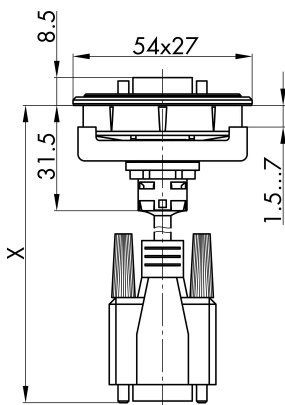

Datasheet

→ **LXJ_VGA_100CM** 

10/31/2024

Technical Data

VGA jack/connector

Series	QUARTRON-JUWEL®
Rubric	Mounting jack
Shape	rectangular

→ General Data

Illumination	No
Cable length	1000 mm
Mounting aperture	24 x 48 mm
Front frame color	black

Technical Drawings

→ Dimensional drawing

→ Cutout dimensions