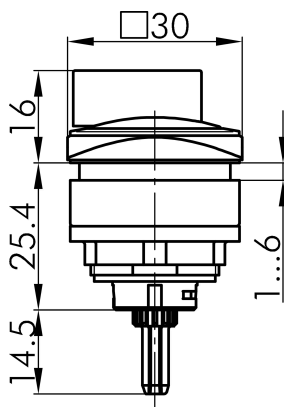

Datasheet

→ **QRJDAUWS** 

10/30/2024

Technical Data

Knob set for rotary switches, without inscription

Series	QUARTEX®-R-JUWEL
Rubric	Rotary switch actuator
Shape	square

→ General Data

Illumination	No
Protection class	IP65
Mounting aperture	26 x 26 mm
Front frame color	white

Technical Drawings

→ Dimensional drawing

→ Cutout dimensions