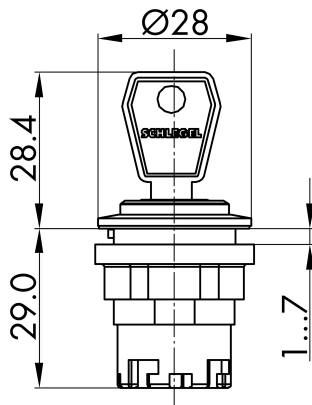

Datasheet

→ JRVASSA12E

11/04/2024

Technical Data

Key actuator, maintained

Series RONDEX-JUWEL[®]

Rubric Key switch

Shape round

→ General Data

Illumination No

Protection class IP65

Mounting aperture Ø 22.3 mm

Front frame color Stainless steel, glossy

→ Mechanical Data

Switching function Maintained

Switching position -90° maintained, key removal

0° Key removal

90° maintained, key removal

Technical Drawings

→ Dimensional drawing

→ Cutout dimensions

→ Position indicator