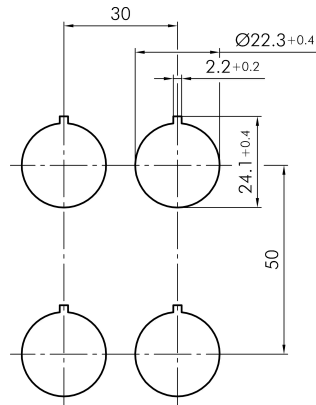

→ General Data

Illumination No

Protection class IP65

Mounting aperture Ø 22.3 mm

Front frame color Stainless steel, glossy

→ Mechanical Data

Switching function Maintained

Switching position -90° maintained, key removal

0° Key removal

90° maintained, key removal

Technical Drawings

→ Dimensional drawing

→ Cutout dimensions

→ Position indicator