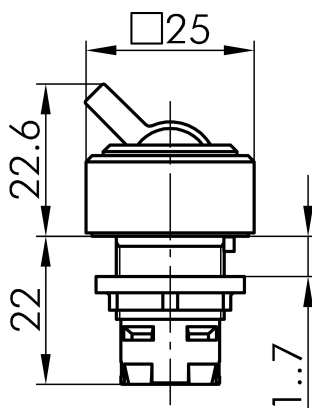

Datasheet

→ **QXKDG** 

10/31/2024

Technical Data

Toggle head

Series QUARTRON®

Rubric Toggle head

Shape square

→ General Data

Illumination No

Protection class IP65

Mounting aperture Ø 16.2 mm

Front frame color anthracite

→ Mechanical Data

Switching function Latching function

Technical Drawings

→ Dimensional drawing

→ Cutout dimensions