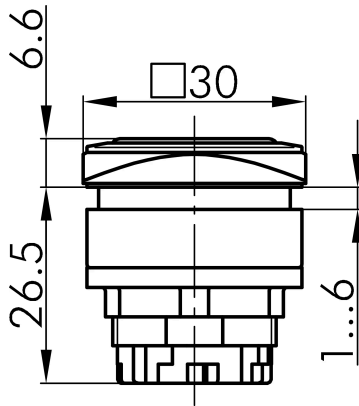

Datasheet

→ **QRJTM** 

10/31/2024

Technical Data

Membrane pushbutton head

Series QUARTEX®-R-JUWEL

Rubric Push button

Shape square

→ General Data

Illumination Yes

Protection class IP67

Mounting aperture 26 x 26 mm

Front frame color anthracite

→ Mechanical Data

Operating travel 6 mm

Switching function Momentary function

Technical Drawings

→ Dimensional drawing

→ Cutout dimensions