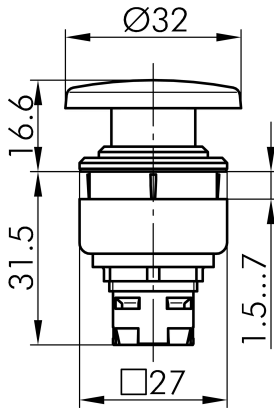

Datasheet

→ **QXJS** 

10/31/2024

Technical Data

Mushroom head, momentary

<i>Series</i>	QUARTRON-JUWEL®
<i>Rubric</i>	Strike button/mushroom button
<i>Shape</i>	square

→ General Data

<i>Illumination</i>	No
<i>Protection class</i>	IP65
<i>Mounting aperture</i>	24 x 24 mm
<i>Front frame color</i>	black
<i>Actuator color</i>	red

→ Mechanical Data

<i>Operating travel</i>	6 mm
<i>Switching function</i>	Momentary function

Technical Drawings

→ Dimensional drawing

→ Cutout dimensions