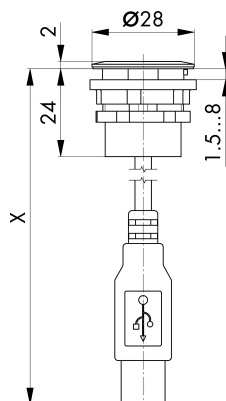

## → General Data

Illumination No

Cable length 1500 mm

Mounting aperture  $\varnothing 22.3$  mm

Front frame color black

## Technical Drawings

### → Dimensional drawing

### → Cutout dimensions