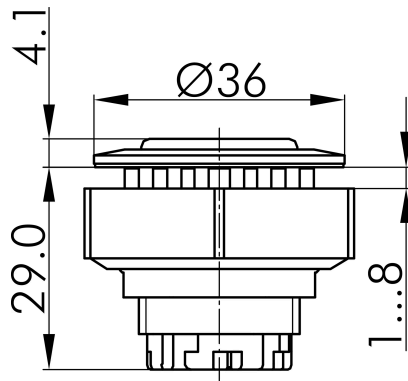

→ General Data

Illumination Yes

Protection class IP67

Mounting aperture Ø 30.5 mm

Front frame color silver colored

→ Mechanical Data

Operating travel 6 mm

Switching function Momentary function

Technical Drawings

→ Dimensional drawing

→ Cutout dimensions