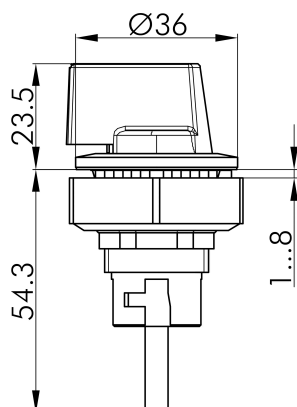

## Technical Data

Knob set for rotary switches ELEKTRA Tailfingen

|        |                        |
|--------|------------------------|
| Series | KOMBITAST®-R-JUWEL     |
| Rubric | Rotary switch actuator |
| Shape  | round                  |

## → General Data

|                   |                |
|-------------------|----------------|
| Protection class  | IP65           |
| Mounting aperture | Ø 30.5 mm      |
| Front frame color | silver colored |

## Technical Drawings

→ Dimensional drawing

→ Cutout dimensions