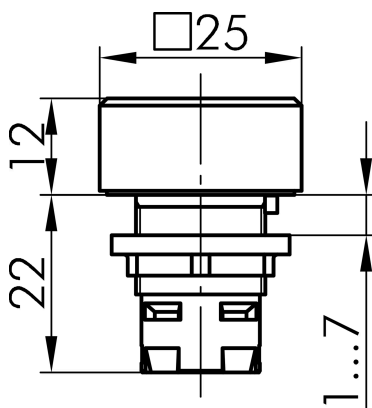

Datasheet

→ **QXP** 

10/30/2024

Technical Data

Pushbutton head

Series QUARTRON®

Rubric Push button

Shape square

→ General Data

Illumination Yes

Protection class IP67

Mounting aperture Ø 16.2 mm

Front frame color black

→ Mechanical Data

Operating travel 6 mm

Technical Drawings

→ Dimensional drawing

→ Cutout dimensions