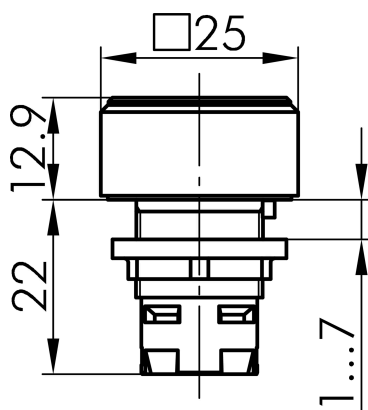

## Technical Data

Pilot light head

Series	QUARTRON®
Rubric	Light attachment/indicator lights
Shape	square

## → General Data

Illumination	Yes
Protection class	IP65
Mounting aperture	Ø 16.2 mm
Front frame color	black

## Technical Drawings

→ Dimensional drawing

→ Cutout dimensions