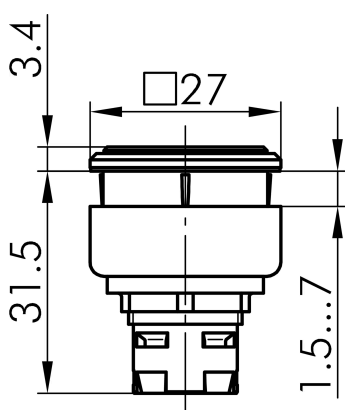

Datasheet

→ **QXJNDG** 

10/30/2024

Technical Data

Pilot light head

Series	QUARTRON-JUWEL®
Rubric	Light attachment/indicator lights
Shape	square

→ General Data

Illumination	Yes
Protection class	IP65
Mounting aperture	24 x 24 mm
Front frame color	anthracite

Technical Drawings

→ Dimensional drawing

→ Cutout dimensions