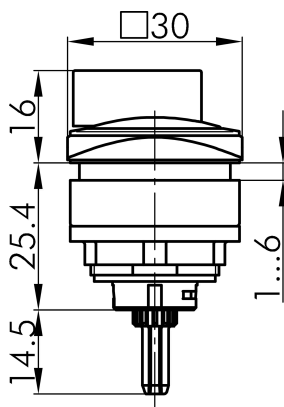

Datasheet

→ **QRJDAUGN** 

10/31/2024

Technical Data

Knob set for rotary switches, without inscription

Series	QUARTEX®-R-JUWEL
Rubric	Rotary switch actuator
Shape	square

→ General Data

Illumination	No
Protection class	IP65
Mounting aperture	26 x 26 mm
Front frame color	green

Technical Drawings

→ Dimensional drawing

→ Cutout dimensions