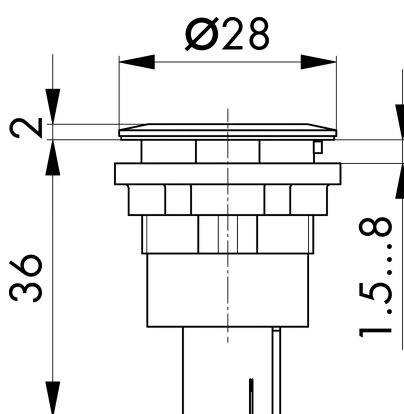

→ General Data

Illumination No

Mounting aperture $\varnothing 22.3 \text{ mm}$

Front frame color Stainless steel, glossy

Technical Drawings

→ Dimensional drawing

→ Cutout dimensions